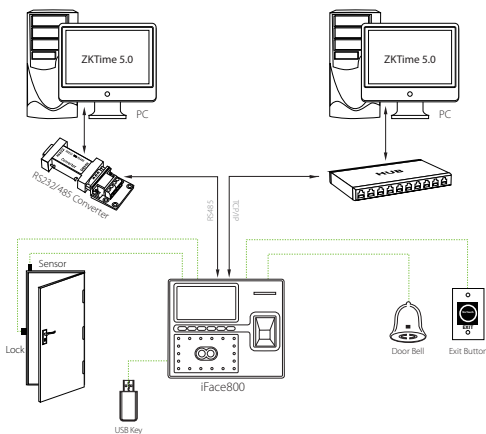

Specifications

Fingerprint Sensor	ZK Optical Fingerprint Sensor
Camera	High Resolution Infrared Camera
Display	4.3" TFT Touch Screen
Face Capacity	1,200 (1:N)
Fingerprint Capacity	2,000
ID Card Capacity	10,000 (Optional)
Logs Capacity	100,000
Communication	TCP/IP,RS232/485,USB host (Optional: Wi-Fi/GPRS)
Time Attendance Standard Functions	Photo ID, Automatic Status Switch, Self-Service Query, Work Code, T9 Input, 9 Digit User ID, DST, Scheduled-bell
Access Control Interfaces for	Third Party Electric Lock, Door Sensor and Exit button
Wiegand Signal	Output
Optional Functions	2000 mAh Backup Battery, ID Card, Mifare Card, ADMS
Power Supply	12V 3A
Verification Speed	≤2 sec
Operating Temp.	0- 45 °C
Operating Humidity	20%-80%
Dimension	193.6x165x111 mm (LxWxT)

Configuration

What's in the Box

ZKTeco Inc.
ZK Mansion, Wuhe Rd, Gangtuo, Bantian, Buji Town,
Longgang District, Shenzhen China 518129
Tel: 86-755-8960 2345/46/47/48
E-mail: sales@zkteco.com
www.zkteco.com

Global Offices:
USA: +1 732-412-6007
EU: +34 916532891
Brazil: +55 31 2515-8326
Thailand: +66-027199154
Mexico: +52-55-52928418

South Africa: +27 12 259 1047
Egypt: +201110444134
Dubai: +971 4 6091 310
India: +91 8123536788
Indonesia: +62 21 2921 8949

Vietnam: +84-0169-5813007
Philippines: +63 9084118832
Russia: +8 915 178-46-81