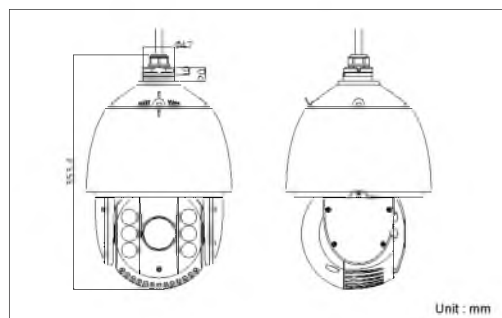

Dimensions

Accessories

DS-1601ZJ

DS-1661ZJ

DS-1662ZJ

DS-2AE7168N-A	
Camera	
Image Sensor	1/4" Sony CCD
Effective Pixel	976(H) × 494(V)
Horizontal Resolution	Color: 700 TVL, B/W: 750 TVL
Min. illumination	Color: 0.02Lux/(F1.6, AGC ON), 0.0008Lux/(F1.6, AGC ON, sensitivity × 256) B/W: 0.002Lux/(F1.6, AGC ON), 0.00008Lux/(F1.6, AGC ON, sensitivity × 256) 0 Lux with IR
White Balance	Auto / Manual / ATW/ Indoor / Outdoor
AGC	Auto / Manual
S / N Ratio	≥ 50dB
Digital Noise Reductio	3D DNR
Wide Dynamic Range	128X Digital WDR
Shutter Speed	1 ~1/10,000s
Day & Night	IR Cut Filter
Digital Zoom	16X
Privacy Mask	Up to 8 zones, maximum 8 zones on a same image, multiple colors and mosaics optional
Focus Model	Auto / Semiautomatic / Manual
Lens	
Focal Length	3.3 ~119mm, 36X
Zoom Speed	Approx.6 s(Optical Wide-Tele)
Angle of View	57.1~1.7 degree(Wide-Tele)
Min. Working Distance	10 ~1000mm (Wide-Tele)
Aperture Range	F1.4 ~ F3.7
Pan and Tilt	
Pan / Tilt Range	Pan: 360° endless; Tilt: -15 ~90° (Auto Flip)
Pan / Tilt Speed	Pan Manual Speed: 0.1° ~160° /s, Pan Preset Speed: 240° /s Tilt Manual Speed: 0.1° ~120° /s, Tilt Preset Speed: 200° /s
Proportional Zoom	Rotation speed can be adjusted automatically according to zoom multiples
Number of Preset	256
Patrol	8 patrols, up to 32 presets per patrol
Pattern	4 patterns, with the total recording time not less than 10 minutes
Power-off Memory	Support
Park Action	Preset / Patrol / Pattern / Pan/ Tilt / Auto / Random / Frame / Panoramascan
PTZ Position Display	On / Off
Compass	Support, the north can be set
Scheduled Task	Preset / Patrol / Pattern / Pan/ Tilt / Auto / Random / Frame / Panoramascan
Infrared	
IR Range	Up to 100m
IR irradiation angle	Automatically adjusted, depending on the zoom ratio
Input/ Output	
Video Output	NTSC composite, BNC
General	
RS-485 Protocols	HIKVISION, Pelco-P, Pelco-D, self-adaptive
Power	24 VAC Max.30W(IR On, Heater On); Max.24W(IR On); Max.15W(IRO ff, Heater Off)
Working Temperature	-30° C ~65° C (-22° F ~149° F)
Humidity	90% or less
Protection Level	IP66 standard TVS 4,000V lightning protection, surge protection and voltage transient protection
Dimensions	Φ245 × 399mm (Φ9.65" × 15.71")
Weight (approx.)	5.5kg(12.13lbs)
Mount Option	Long-arm wall mount: DS-1601ZJ; Independent mount: DS-1661ZJ(20cm) or DS-1662ZJ(50cm) Ceiling mount: DS-1663ZJ