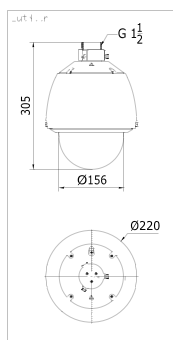

Dimensions

Accessories

DS-1601ZJ

DS-1633ZJ

DS-1622ZJ

DS-1634ZJ

DS-2AE5168N-A	
Camera	
Image Sensor	1/4" Sony CCD
Effective Pixel	768(H)×494(V)
Horizontal Resolution	Color: 540 TVL, B/W: 600 TVL
Min.Illumination	Color: 0.1Lux@(F1.6,AGC on), B/W: 0.01Lux@(F1.6,AGC on)
White Balance	Auto / Manual / ATW
AGC	Auto / Manual
S / N Ratio	≥ 50dB
Shutter Speed	1 ~1/10,000s
Digital Noise Reduction	3D DNR
Wide Dynamic Range	128X Digital WDR
Day & Night	IR Cut Filter
Digital Zoom	16X
Privacy Masking	Up to 8 zones, maximum 8 zones on a same image, multiple colors and mosaics optional
Focus Model	Auto / Semiautomatic / Manual
Lens	
Focal Length	3.3 ~119mm, 36X
Zoom Speed	Approx.6 s(Optical Wide-Tele)
Angle of View	57.1~1.7 degree(Wide-Tele)
Min. Working Distance	10 ~1000mm (Wide-Tele)
Aperture	F1.4 ~ F3.7
Pan and Tilt	
Pan and Tilt Range	Pan: 360° endless; Tilt: -5° ~90° (Auto Flip)
Pan and Tilt Speed	Pan Manual Speed: 0.1° ~250° /s, Pan Preset Speed: 300° /s Tilt Manual Speed: 0.1° ~150° /s, Tilt Preset Speed: 200° /s
Proportional Zoom	Rotation speed can be adjusted automatically according to zoom multiples
Number of Preset	255
Patrol	8 patrols, up to 32 presets per patrol
Pattern	4 patterns, with the total recording time not less than 10 minutes
Power-off Memory	Support
Park Action	Preset / Patrol / Pattern / Pan scan / Tilt scan / Frame Scan / Random scan / Panorama scan
PTZ Position Display	On / Off
Compass	Support , the north can be set
Scheduled Task	Preset / Patrol / Pattern / Pan scan / Tilt scan / Frame Scan / Random scan / Panorama scan / Day / Night
Input/ Output	
Video Output	1.0 V[p-p] / 75Ω, PAL / NTSC composite, BNC
General	
RS-485 Protocols	HIKVISION, Pelco-P, Pelco-D, self-adaptive
Power	24VAC Outdoor dome: Max. 20W / 12W (Heater On / Off)
Working Temperature	Outdoor dome: -30° C ~ 65° C(-22° F ~ 149° F)
Humidity	90% or less
Protection Level	IP66 standard (outdoor dome) TVS 4,000V lightning protection, surge protection and voltage transient protection
Dimensions	Φ220 × 305mm (Φ8.66" × 12.00")(Outdoor)
Weight (approx.)	5Kg (11.02lbs)
Mount Option(for outdoor models)	Long-arm wall mount: DS-1601ZJ; Corner mount: DS-1633ZJ; Pole Mount: DS-1622ZJ; Power box mount:DS-1634ZJ